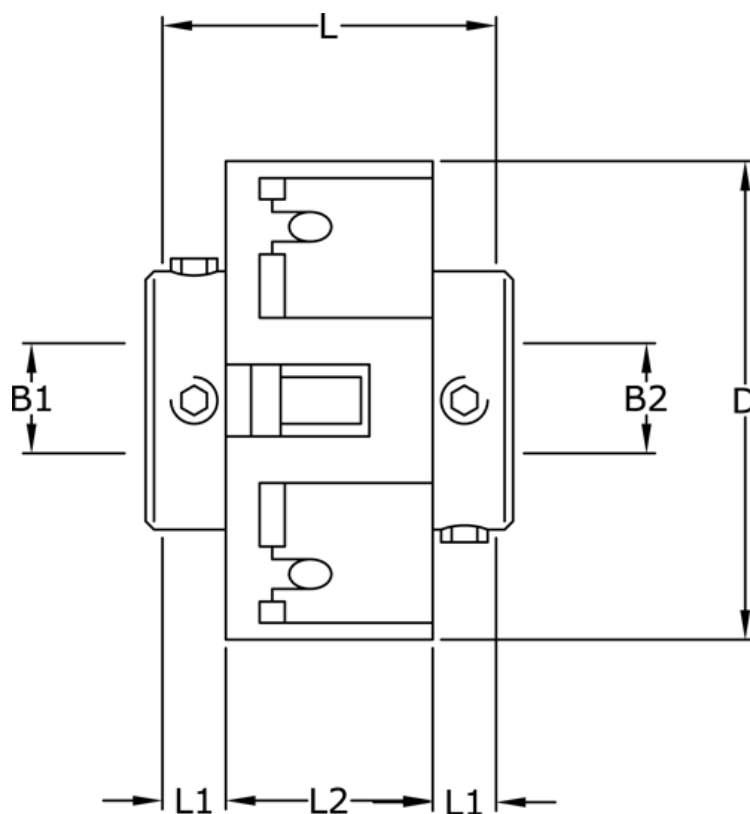

Article number: 3322201413232

Description: Uni-Lat Coupling size 201.41.32.32
set screw hub, bore 10/10 mm

Measures

B1	= 10
B2	= 10
D	= 41
L	= 28.4
L1	= 8.6
L2	= 11.2
Screw	= M4